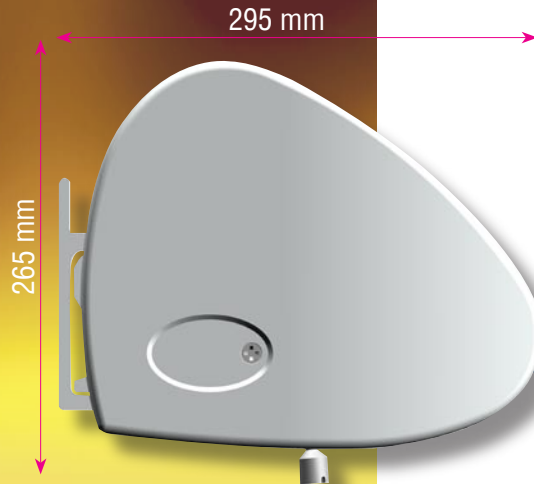

## MAXIMAL DIMENSIONS

Width: 7.00 metres  
 Projection: 4.00 metres

Pitch adjustment from 0° to 20°  
 operation by gear box or motor

This cassette awning uses the assembly conception of a monobloc. All the components are mounted on a 50mm square tube.

The extruded aluminium parts enable to design this large projection awning: 4.00 metres

The arm brackets enable a pitch adjustment of the awning from 0 to 20°. A height adjustment of the arms has been integrated thanks to a wheel for a perfect position.