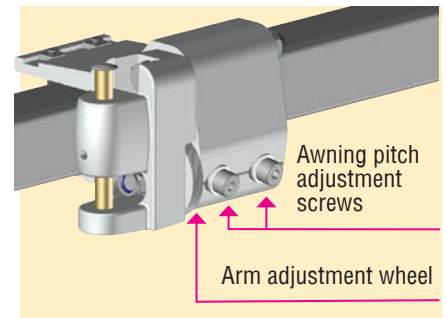

## MAXIMAL DIMENSIONS

Width: 7.00 metres  
 Projection: 4.00 metres

Pitch adjustment from 0° to 20°  
 operation by gear box or motor

This cassette awning uses the assembly conception of a monobloc. All the components are mounted on a 50mm square tube.

The extruded aluminium parts enable to design this large projection awning: 4.00 metres

The arm brackets enable a pitch adjustment of the awning from 0 to 20°. A height adjustment of the arms has been integrated thanks to a wheel for a perfect position.