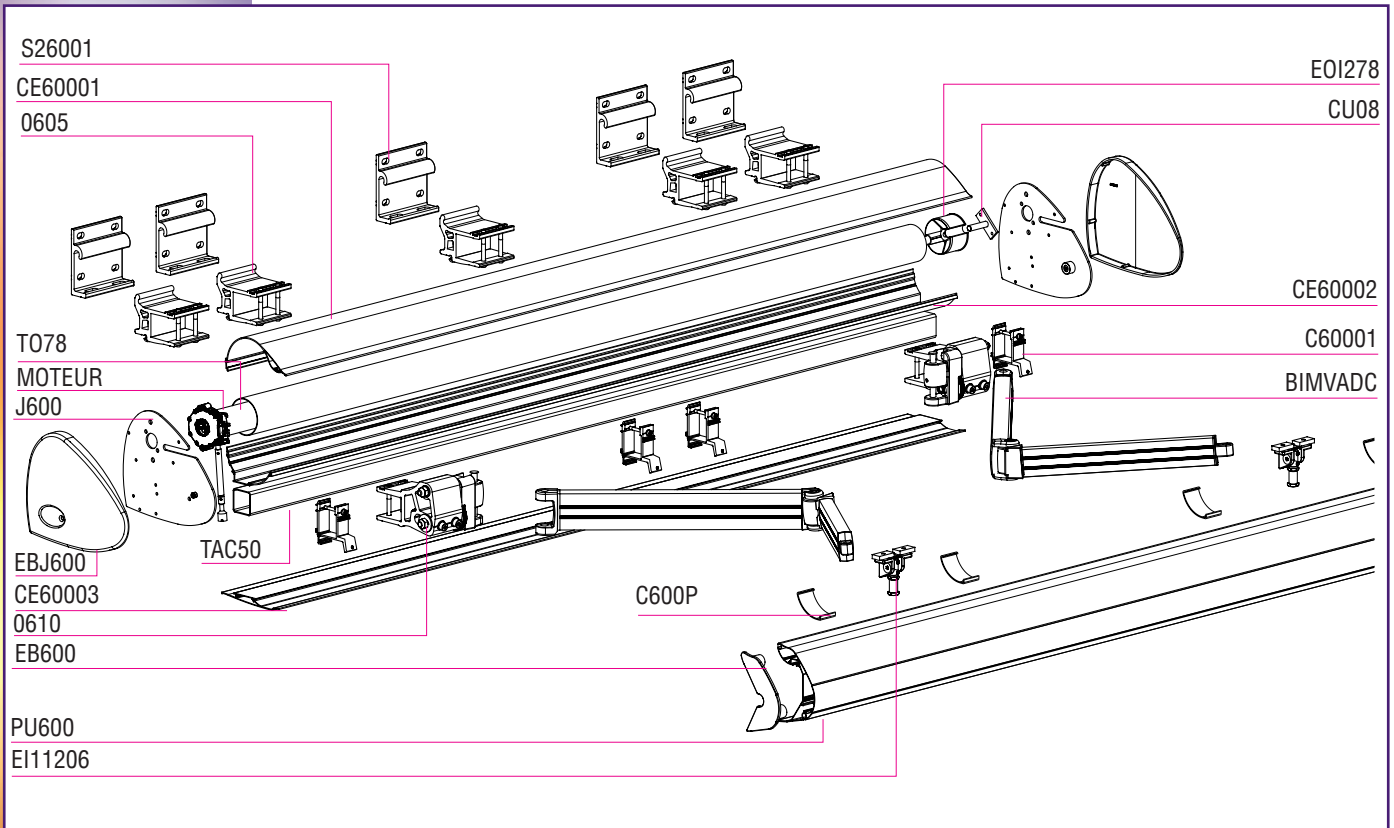

**600EX  
CASSETTE  
AWNING**

**VERY LARGE SUN  
PROTECTION**

Closed position

**Advantages :**

- Aesthetics
- Independant arm supports
- Very easy pitch adjustment system
- Better arm regulation by screws
- Simplified motorization
- Total protection of the fabric in closed position.

# 600EX CASSETTE AWNING

## MAXIMAL DIMENSIONS

Width: 7.00 metres  
 Projection: 4.00 metres

Pitch adjustment from 0° to 20°  
 operation by gear box or motor

This cassette awning uses the assembly conception of a monobloc. All the components are mounted on a 50mm square tube.

The extruded aluminium parts enable to design this large projection awning: 4.00 metres

The arm brackets enable a pitch adjustment of the awning from 0 to 20°. A height adjustment of the arms has been integrated thanks to a wheel for a perfect position.