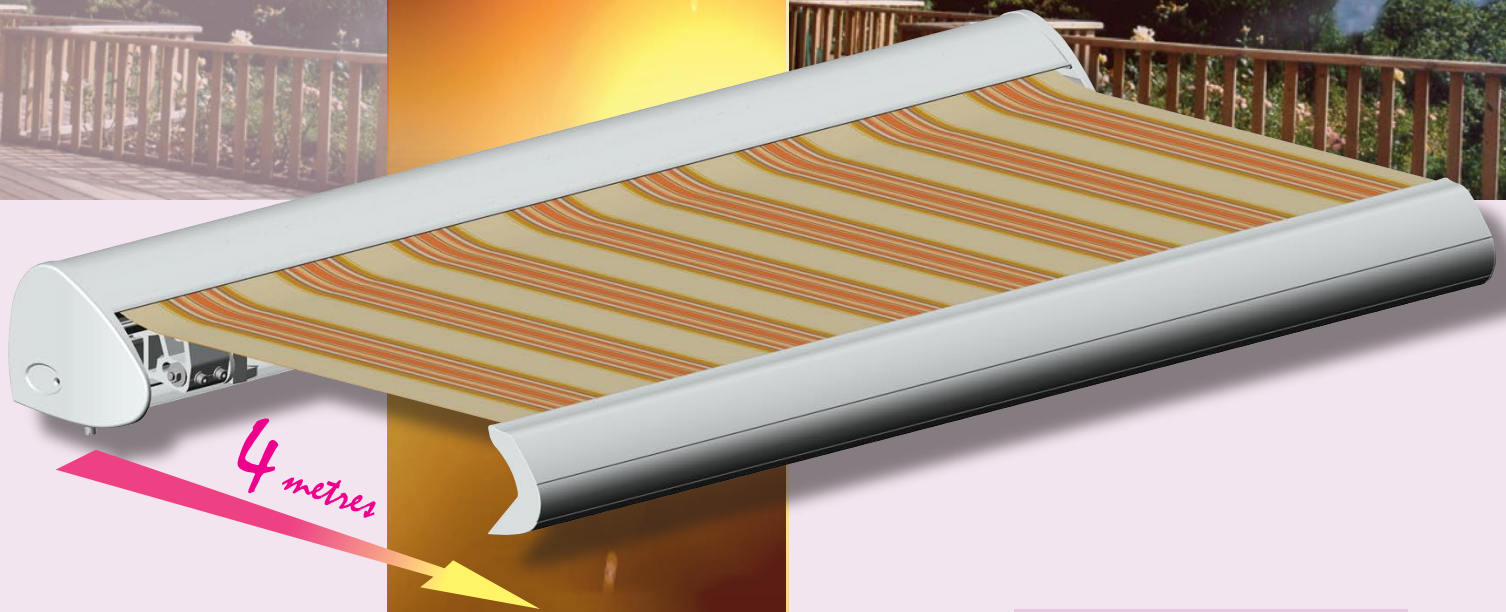

**600EX  
CASSETTE  
AWNING**

**VERY LARGE SUN  
PROTECTION**

Closed position

**Advantages :**

- Aesthetics
- Independant arm supports
- Very easy pitch adjustment system
- Better arm regulation by screws
- Simplified motorization
- Total protection of the fabric in closed position.

# 600EX CASSETTE AWNING

## MAXIMAL DIMENSIONS

Width: 7.00 metres  
 Projection: 4.00 metres

Pitch adjustment from 0° to 20°  
 operation by gear box or motor

This cassette awning uses the assembly conception of a monobloc. All the components are mounted on a 50mm square tube.

The extruded aluminium parts enable to design this large projection awning: 4.00 metres

The arm brackets enable a pitch adjustment of the awning from 0 to 20°. A height adjustment of the arms has been integrated thanks to a wheel for a perfect position.